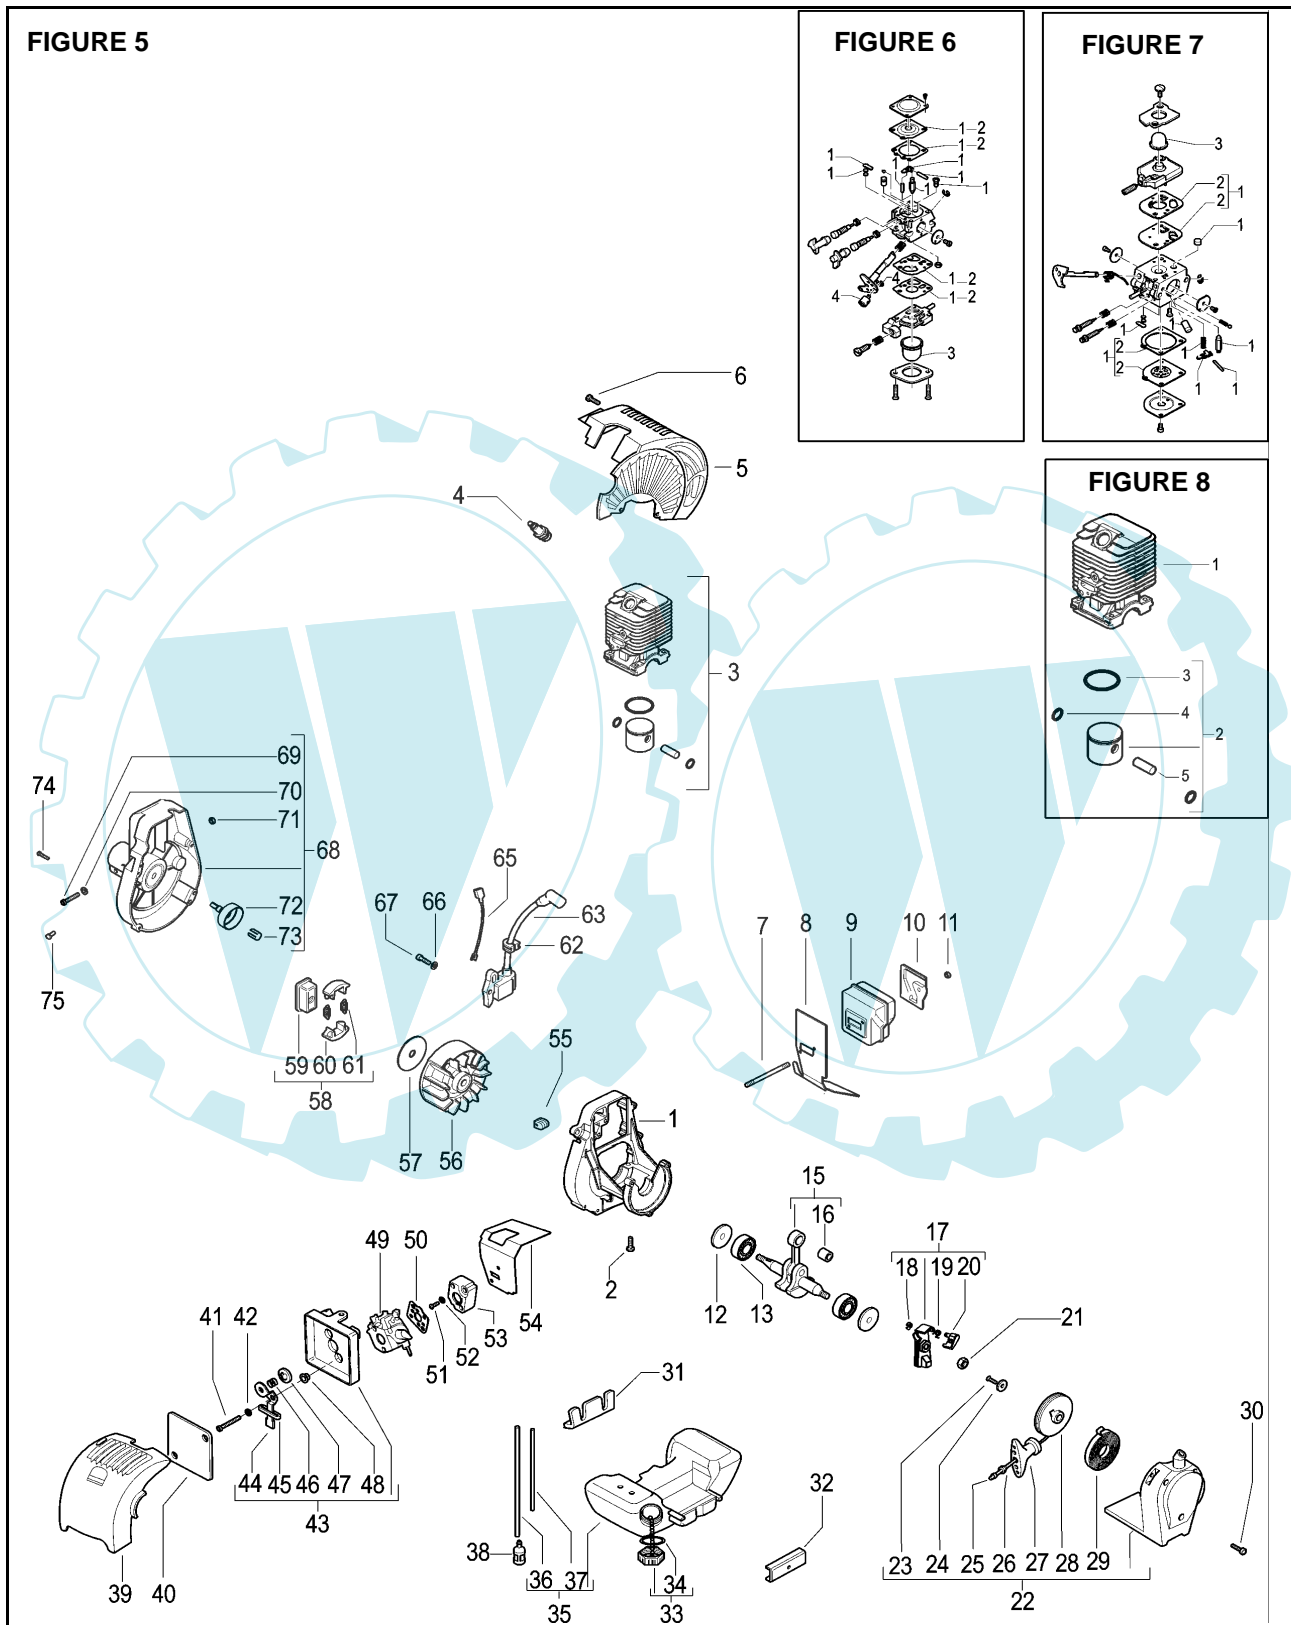

The Electrolux Group. The world's No.1 choice.

Item	P/N McC	P/N ELX	Qty	DESCRIPTION
FIGURE 5				
1	242802	538242802	1	crankcase
2	227565	538227565	4	screw M5x25
3	FIGURE 8			
A 4	92879	538092879	1	spark plug RDJ8J
5	242704	538242704	1	engine cover
6	241963	538241963	2	screw M4x22
7	242037	538242037	2	stud bolt
B 8	243273	538243273	1	exhaust gasket
C 9	242131	538242131	1	muffler
10	323760	538323760	1	muffler shield
11	235642	538235642	2	nut M5
C 12	242994	538242994	2	seal
C 13	241594	538241594	2	ball bearing
15	243486	538243486	1	crankshaft assy
C 16	• 235742	538235742	1	needle bearing
17	241784	538241784	1	starter pawl assy
18	• 111088	538111088	1	snap ring
19	• 241782	538241782	1	spring
20	• 241781	538241781	1	pawl
21	235248	538235248	1	nut
C 22	242041	538242041	1	starter assy
23	• 240862	538240862	1	screw M4x18
24	• 241703	538241703	1	washer
A 25	• 241746	538241746	1	rope
26	• 235612	538235612	1	washer
27	• 241778	538241778	1	handle
B 28	• 241620	538241620	1	pulley
B 29	• 241619	538241619	1	spring
30	241963	538241963	3	screw M4x20
31	242038	538242038	1	tank grommet (crankcase side)
32	242039	538242039	1	tank grommet (starter side)
B 33	242484	538242484	1	fuel tank cap assy
A 34	• 236564	538236564	1	gasket
C 35	242040	538242040	1	fuel tank assy
B 36	• 229717	538229717	1	hose
B 37	• 229743	538229743	1	primer bulb hose
A 38	93720	538093720	1	fuel pickup
39	242703	538242703	1	air filter cover
B 40	242035	538242035	1	air filter
41	235808	538235808	2	screw 5x50
42	235248	538235248	1	washer
43	248485	538248485	1	air box assy
44	• 241769	538241769	1	choke lever
45	• 241622	538241622	1	choke lever grommet
46	• 235822	538235822	1	spring
47	• 241602	538241602	1	choke shutter
48	• 227022	538227022	2	bushing
C 49	FIGURE 6 / FIGURE 7			
A 50	241600	538241600	1	carb. Gasket
51	235806	538235806	2	screw M5x20
52	235248	538235248	2	washer

A=ALTA ROTAZIONE
B=MEDIA ROTAZIONE
C=ALTA ROTAZIONE
NUOVI CODICI

A=HIGH MOVING
B=MEDIUM MOVING
C=SLOW MOVING
NEW P. NUMBERS

A=HAUTE DEMANDE
B=MOYENNE DEMANDE
C=BASSE DEMANDE
NOUVELLES REFERENCES

A=GROBE NACHFRAGE
B=MITTELMAESSIGE
C=WENIGE NACHFRAGE
NEU CODEX

Item	P/N McC	P/N ELX	Qty	DESCRIPTION
B 53	241750	538241750	1	carb. Spacer
B 54	242860	538242860	1	intake gasket
55	241607	538241607	1	grommet
56	243311	538243311	1	flywheel
57	241604	538241604	1	dust shield
B 58	241793	538241793	1	clutch assy
59	• 241789	538241789	1	clutch hub
60	• 241743	538241743	2	clutch shoe
A 61	• 241794	538241794	2	clutch spring
62	236322	538236322	1	grommet
C 63	243429	538243429	1	ignition coil
65	241606	538241606	1	ground wire
66	235248	538235248	2	washer
67	235806	538235806	2	screw M5x20
C 68	241725	538241725	1	joint assy
69	• 235803	538235803	1	screw M5x25
70	• 235248	538235248	1	washer
71	• 229524	538229524	1	nut M5
72	• 241785	538241785	1	clutch drum
73	• 228260	538228260	1	pin
74	227568	538227568	4	screw M4x20
75	236981	538236981	1	screw 3,5x9,5

FIGURE 6		WALBRO WT 686		
C -	242932	538242932		carb.
B 1	• 324013	538324013		K20 rep. Kit
A 2	•• 324009	538324009		D20 gasket kit
C 3	• 225834	538225834		primer bulb
4	• 224466	538224466		swivel kit

FIGURE 7		ZAMA C1Q M38		
C -	-	-		carb.
B 1	• 300465	538300465		RB-28 rep.kit
A 2	•• 300473	538300473		diaph/gasket kit
C 3	• 246946	538246946		primer bulb

FIGURE 8		cylinder,piston 25cc		
C 1	242803	538242803	1	cylinder
C 2	248177	538248177	1	piston kit
B 3	• 240002	538240002	1	piston ring
4	• 235008	538235008	2	snap ring
5	• 241735	538241735	1	piston pin

FIGURE 8		cylinder, piston 29cc		
C 1	243076	538243076	1	cylinder
C 2	249179	538249179	1	piston kit
B 3	• 242602	538242602	1	piston ring
4	• 235008	538235008	2	snap ring
5	• 242030	538242030	1	piston pin