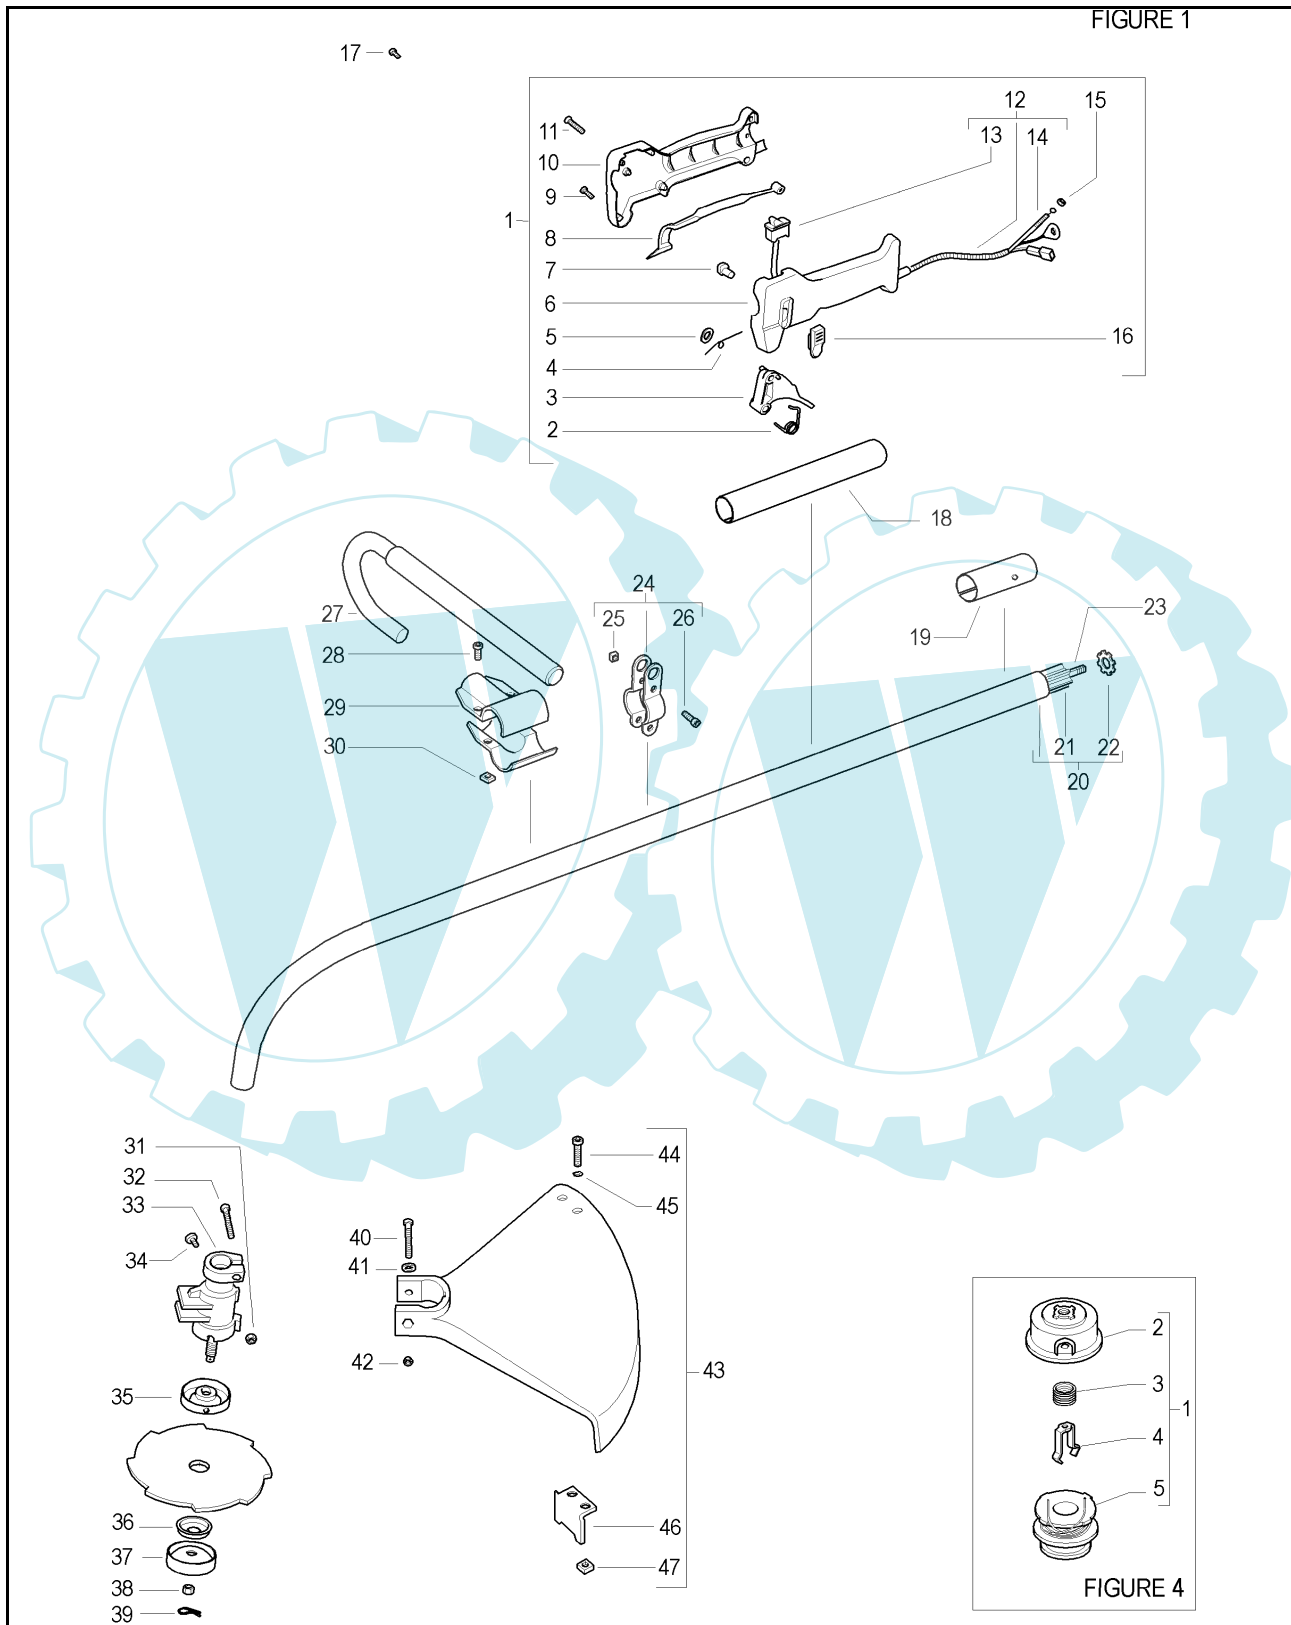

 **The Electrolux Group. The world's No.1 choice.**

Item	P/N McC	P/N ELX	Qty	DESCRIPTION
<b>FIGURE 1</b>				
1	227280	538227280	1	trigger box assy
2	• 240019	538240019	1	throttle trigger spring
3	• 241296	538241296	1	throttle trigger
4	• 229973	538229973	1	throttle advance spring
5	• 227065	538227065	1	retain ring
6	• 229837	538229837	1	trigger box (left half)
7	• 229823	538229823	1	throttle advance pin
8	• 229819	538229819	1	safety lever
9	• 240618	538240618	2	screw 3x16
10	• 229836	538229836	1	trigger box (right half)
11	• 240883	538240883	4	screw 3x20
C 12	• 227067	538227067	1	cable assy
C 13	•• 236394	538236394	1	switch
C 14	•• 227053	538227053	1	throttle cable
15	• 235912	538235912	1	nut M6
16	• 229824	538229824	1	throttle advance slide
17	236981	538236981	2	screw
18	241727	538241727	1	shaft sheathing (handle)
19	241838	538241838	1	shaft sheathing (joint)
20	241728	538241728	1	outer shaft assembly
21	• 241730	538241730	1	sheath
22	• 241745	538241745	2	retainer ring
C 23	241733	538241733	1	flexible shaft
24	248222	538248222	1	harness ring assy
25	• 236642	538236642	2	nut M6
26	• 235911	538235911	2	screw M6x12
27	241736	538241736	1	front handle
28	235911	538235911	2	screw M6x12
29	228147	538228147	2	clamp
30	235542	538235542	2	nut M6
31	235912	538235912	1	nut M6
32	235921	538235921	1	screw M6x30
33	241740	538241740	1	cutting device support assy
34	228160	538228160	1	screw 4,8x10
A 35	241734	538241734	1	flange
A 36	236621	538236621	1	blade plate
A 37	236596	538236596	1	hub
A 38	241739	538241739	1	self-locking nut 3/8-24
A 39	236728	538236728	1	split pin
40	228161	538228161	1	screw M6x50
41	236936	538236936	1	washer
42	235912	538235912	1	nut M6
B 43	229956	538229956	1	guard assy
44	• 235802	538235802	2	screw M5x14
45	• 235248	538235248	2	washer
46	• 241973	538241973	1	line cutter
47	• 235642	538235642	2	nut M5